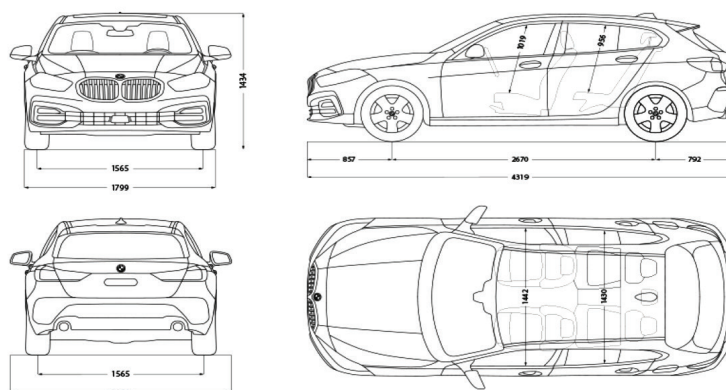

Exterior dimensions (mm)

Legend • Standard

BMW Financial Services Singapore Pte Ltd recommends financing solution plan with partner DBS Bank Ltd and BMW Comprehensive Motor Insurance, underwritten by Liberty Insurance Pte Ltd.