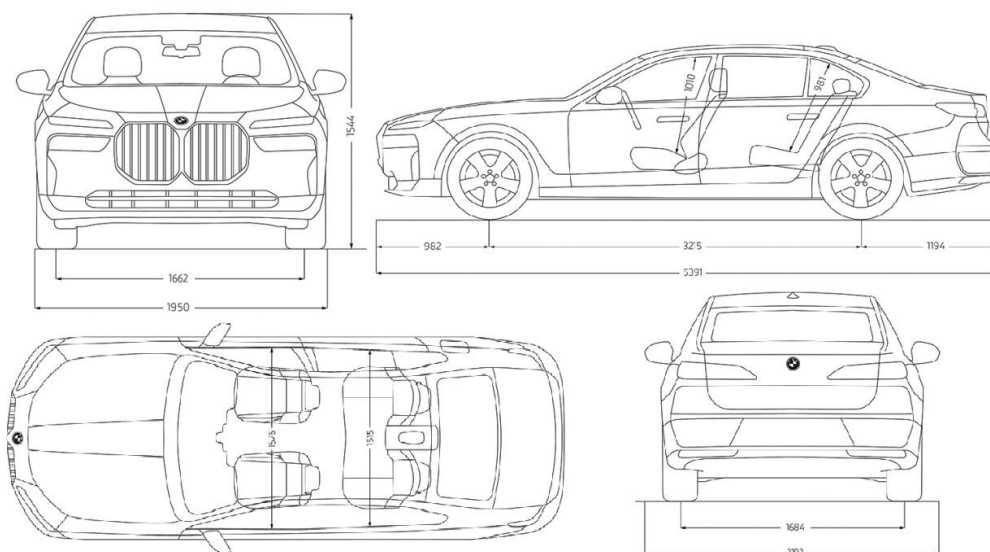

Standard specifications

Comfort and Interior Styling		
Ambient Lighting	•	•
Automatic air conditioning – 4 zone with Nanoparticle filter	•	•
Automatic Doors	•	•
Comfort Access system	•	•
Doublespoke leather steering wheel	•	
M Leather steering wheel		•
Floor mats in velour	•	•
Glass application 'CraftedClarity' for interior elements	•	•
M headliner anthracite		•
Fine-wood trim ash grain grey-metallic open-pored	•	
Fine-wood trim 'Fineline' Black with metal effect high-gloss, M signature		•
Front seats electric adjustment with memory	•	•
Driver and front passenger backrest upper section adjustment (folding backrest), backrest width adjustment, seat depth adjustment		•
Multifunctional rear seats	•	•
Panoramic glass roof	•	•
Roller sunblinds for rear window and rear side windows	•	•
Soft-Close function for doors	•	•
Sustainable 'Veganza' upholstery in Black/Burgundy, Mocha, Cognac or Black	•	•
Automatic operation of trunk lid	•	•
Throughloading system	•	•
Communication and Infotainment		
BMW Live Cockpit Professional	•	•
BMW Connected Package Professional	•	•
Bowers & Wilkins surround sound system	•	•
BMW Interaction Bar	•	•
BMW Natural Interaction with gesture control	•	•
BMW Touch Command	•	•
Wireless charging tray (front and rear)	•	•
Charging		
AC charging up to 11 kW	•	•
DC charging up to 195 kW	•	•

Exterior dimensions (mm)

Legend • Standard

Equipment and actual specifications may vary from model shown and are subject to availability. Please contact your nearest authorized BMW Dealer for additional information.

BMW Financial Services Singapore Pte Ltd recommends financing solution plan with partner DBS Bank Ltd and BMW Comprehensive Motor Insurance, underwritten by Liberty Insurance Pte Ltd.